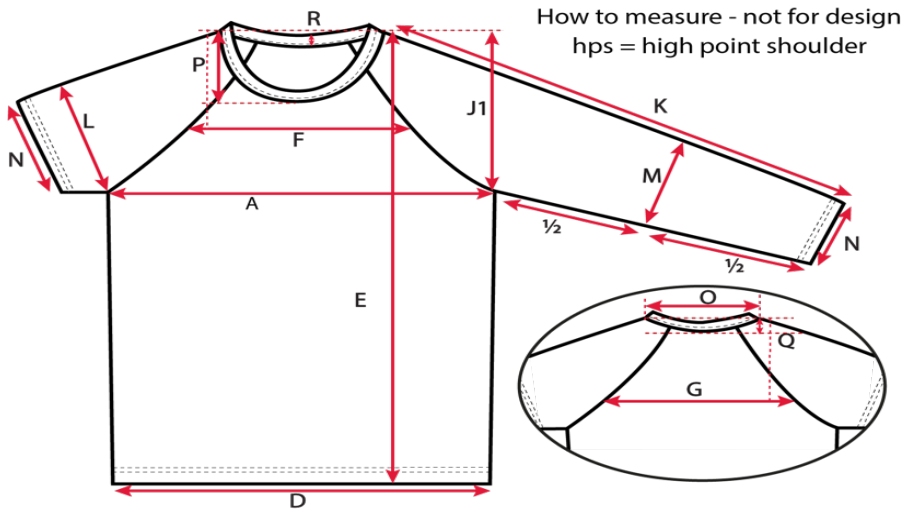

Size measurements

Artikel: 0302 Pro Wear T-shirt, 2 colour

Size		XS	S	M	L	XL	2XL	3XL	4XL	5XL
A	½ chest	47	50	53	56	59	62	66	70	74
D	½ bottom	47	50	53	56	59	62	66	70	74
E	Total length from hps	69	71	73	75	77	79	81	83	85
K	Sleeve length from hps	31	33,5	36	38,5	41	43,5	46,5	49,5	52,5

All measurements are in centimeters (cm)

Date: 17.11.2015

Sample

6XL		Tolerance
78		+/- 1
78		+/- 1
87		+/- 1
55,5		+/- 1