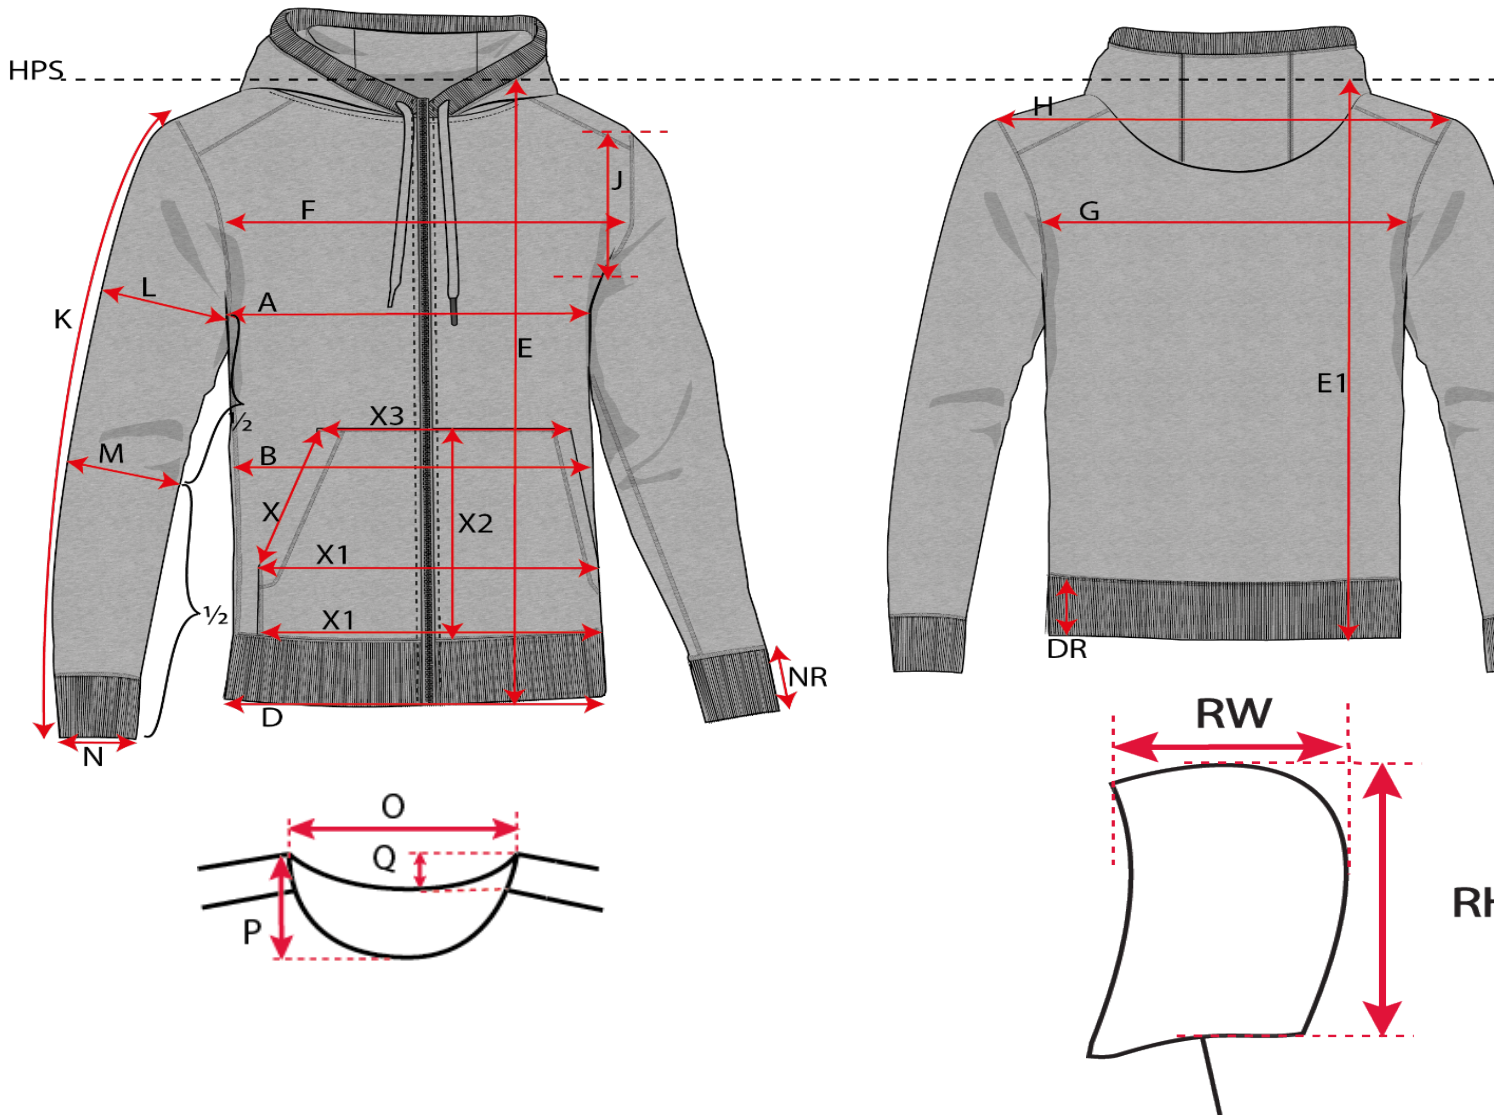

Article: 0638 - Men's hooded sweat cardigan