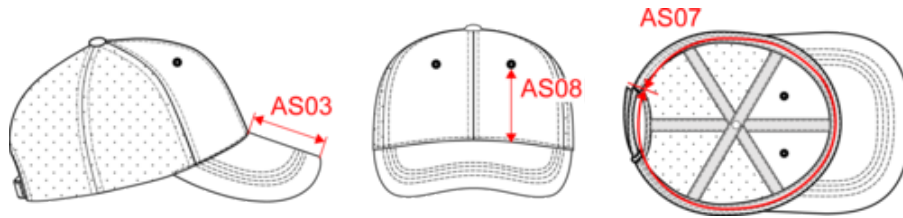

100 % polyester. 6 panels cap. The 4 rear panels are laser micro-perforated to guarantee optimum ventilation and breathability. Curved peak. This cap is designed with an adjustable tear release fastening.

Surf Blue

Tarmac Green

Urban Red

White

KP118

Perforated panel cap - 6 panels

Dimensions (cm)

Measurements in cm	One Size
AS03 - Visor length on middle	7.00
AS07 - Total circumference	58.00
AS08 - Front middle part height for print	8.00