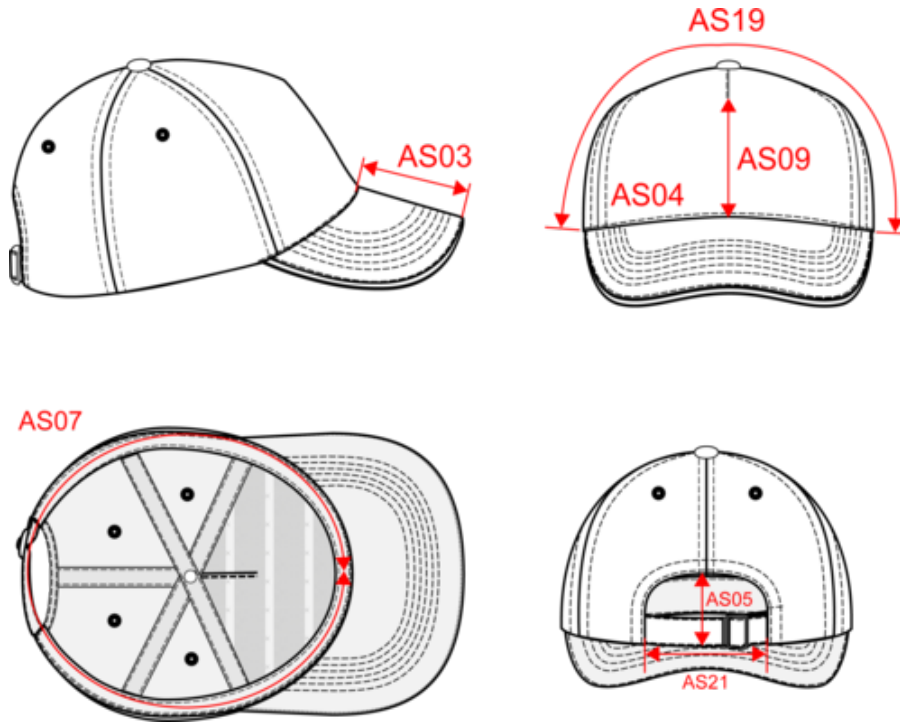

### Dimensions (cm)

Measurements in cm	One size
AS03 - Visor length on middle	7.00
AS05 - Back half moon opening height	5.00
AS07 - Total circumference	58.00
AS09 - Front panel height	8.50
AS19 - Upper part width from side to side	34.00
AS21 - 1/2 hatband length	8.00
H50 - Head measurement	58.00
O57 - Deep of the peak on cap	7.00
O60 - Front part print height	8.50