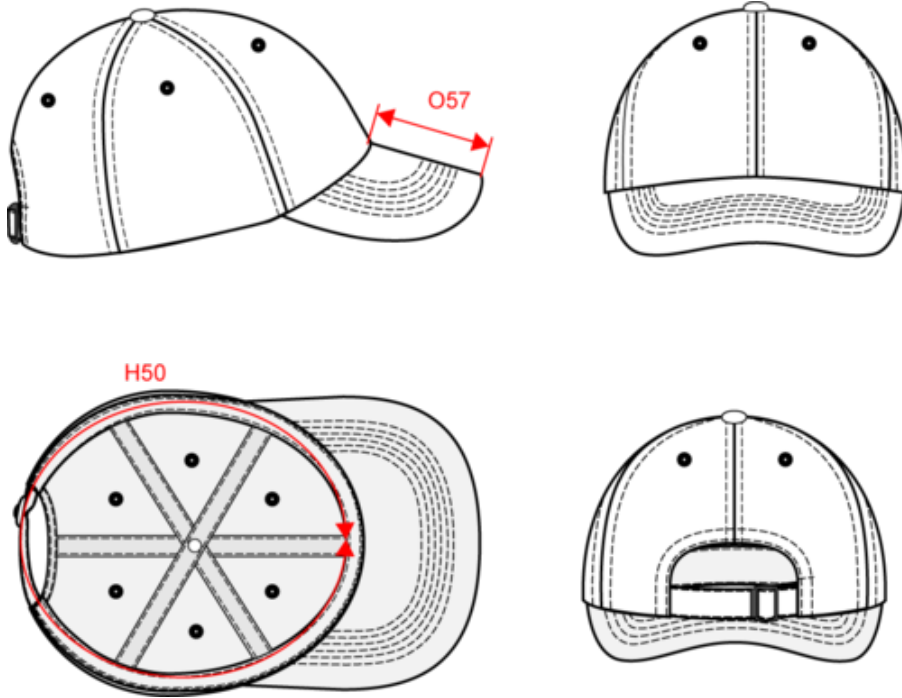

KP190

6-panel cap

100% cotton. 6-panel cap. Adjustable fastening with metal buckle and self-locking loop.

More information

Logistic

Country of origin

Customs code

Washing instructions

KP190

6-panel cap

Dimensions (cm)

Measurements in cm	One size
H50 - Head measurement	58.00
O57 - Deep of the peak on cap	7.00

KP190

6-panel cap

Colours information

Beige

Slate Grey

RVB : 92,92,91
Pantone C : 417C
Pantone TCX : 18-0306

Logistic

25

100

Sizes	Width (cm)	Height (cm)	Length (cm)	Net weight (kg)	Gross weight (kg)	Pieces/Box	Pieces/Bundle
One Size	45.00	36.00	51.00	6.50000	8.50000	100	0