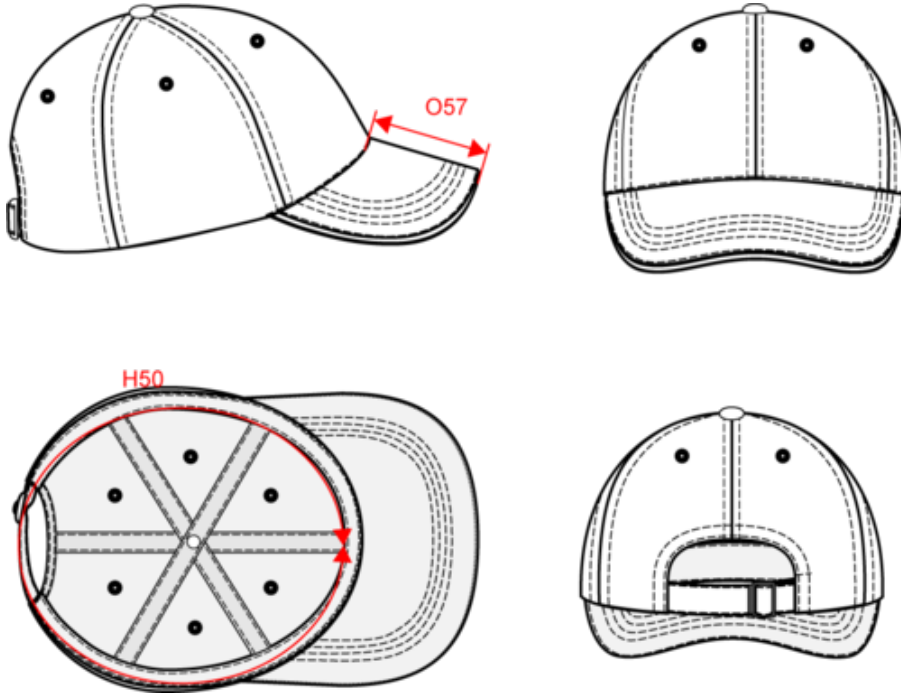

## Cap with contrasting sandwich peak - 6 panels

100% cotton. 6-panel cap with contrasting sandwich peak. Adjustable fastening with metal buckle and self-locking loop.

## Cap with contrasting sandwich peak - 6 panels

Dimensions (cm)

Measurements in cm	One size
H50 - Head measurement	58.00
O57 - Deep of the peak on cap	7.00

KP191