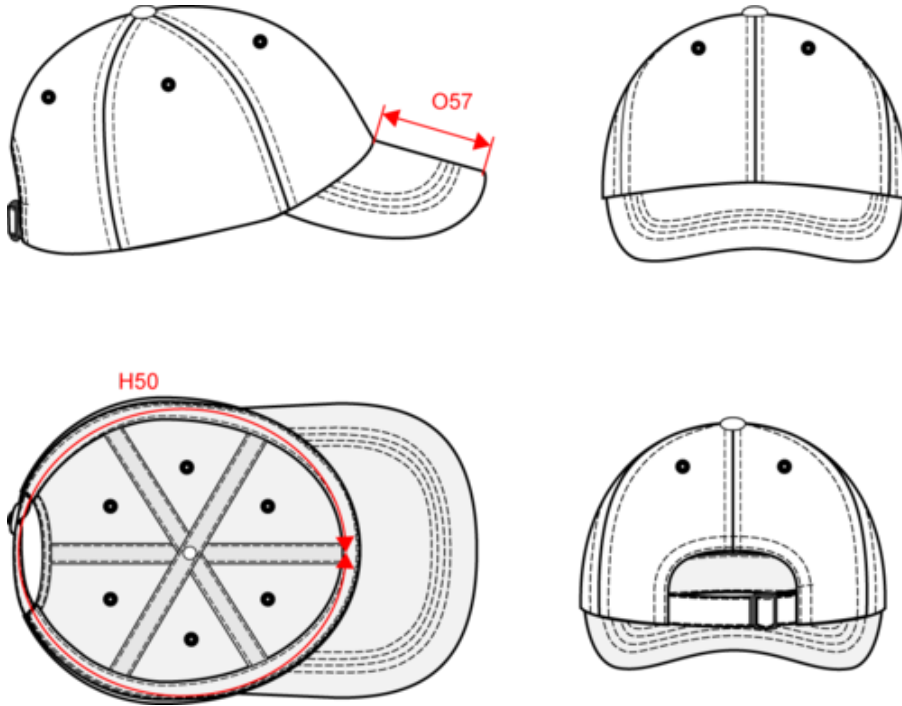

KP192

6-panel cap

100% cotton. 6-panel cap. Adjustable fastening with metal buckle and self-locking loop.

More information

Logistic

CN - China

Country of origin

Customs code

65050030

Washing instructions

KP192

6-panel cap

Dimensions (cm)

Measurements in cm	One size
H50 - Head measurement	58.00
O57 - Deep of the peak on cap	7.00

KP192

6-panel cap