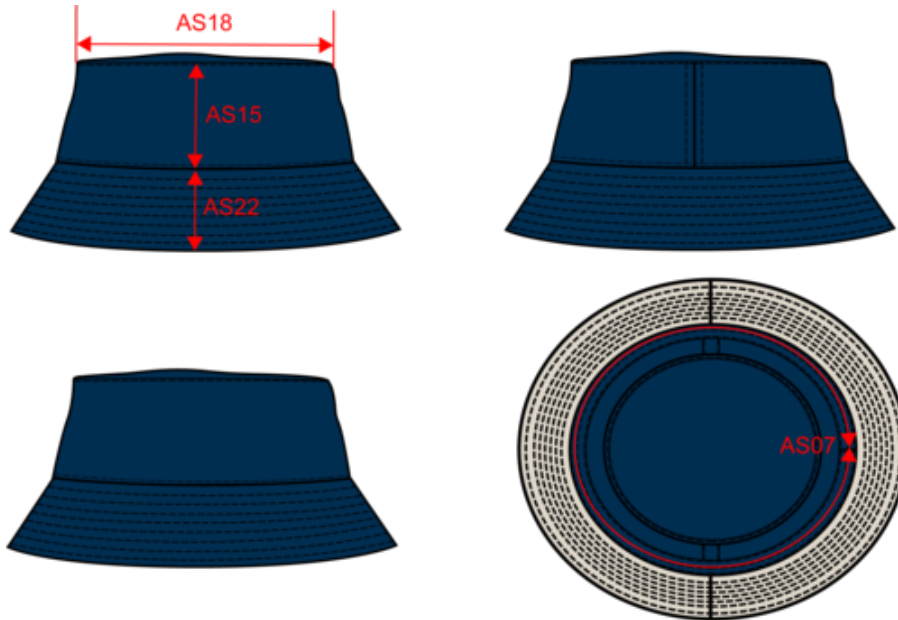

Logistic

Country of origin

Customs code

Washing instructions

KP211

Bucket beanie

Dimensions (cm)

Measurements in cm	S/M	L/XL
AS07 - Total circumference	56.00	58.00
AS15 - Front hat crown height	7.50	8.00
AS18 - Upper part width from front to back	16.00	16.50
AS22 - Brim width	6.50	6.50

Navy
RVB : 41,46,56
Pantone C : 433C
Pantone TCX : 19-4012TCX

Pale Khaki
RVB : 114,121,108
Pantone C : 416C
Pantone TCX : 18-5806TCX

Logistic

25

100

Sizes	Width (cm)	Height (cm)	Length (cm)	Net weight (kg)	Gross weight (kg)	Pieces/Box	Pieces/Bundle
S/M	40.00	0.00	60.00	0.00000	0.00000	100	0
L/XL	40.00	0.00	60.00	0.00000	0.00000	100	0