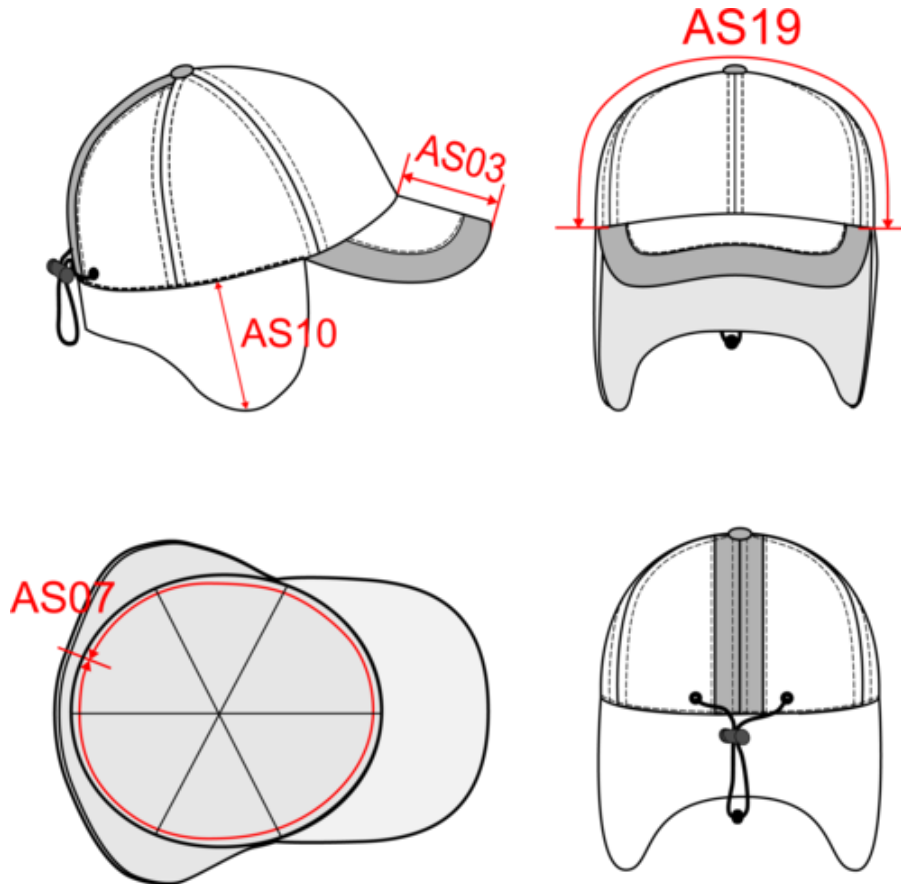

## Winter cap with patch

Dimensions (cm)

Measurements in cm	One size
AS03 - Visor length on middle	7.00
AS07 - Total circumference	60.00
AS10 - Side panel height	10.00
AS19 - Upper part width from side to side	35.00