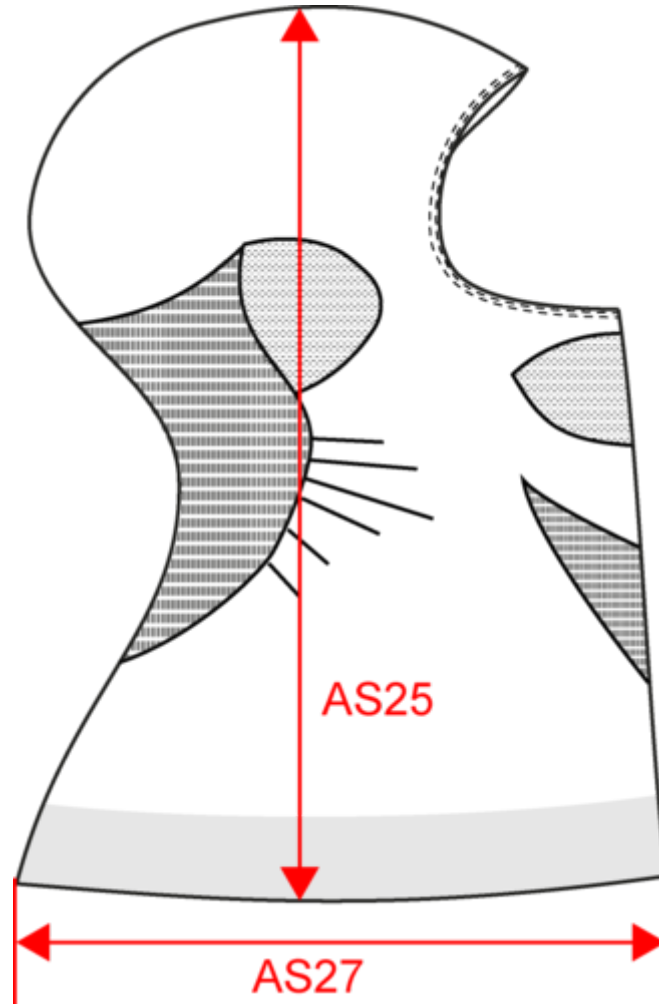

## Seamless balaclava

Dimensions (cm)

Measurements in cm	One size
AS26 - 1/2 top width	19.00
AS27 - 1/2 bottom width	23.00

KP442

## Seamless balaclava