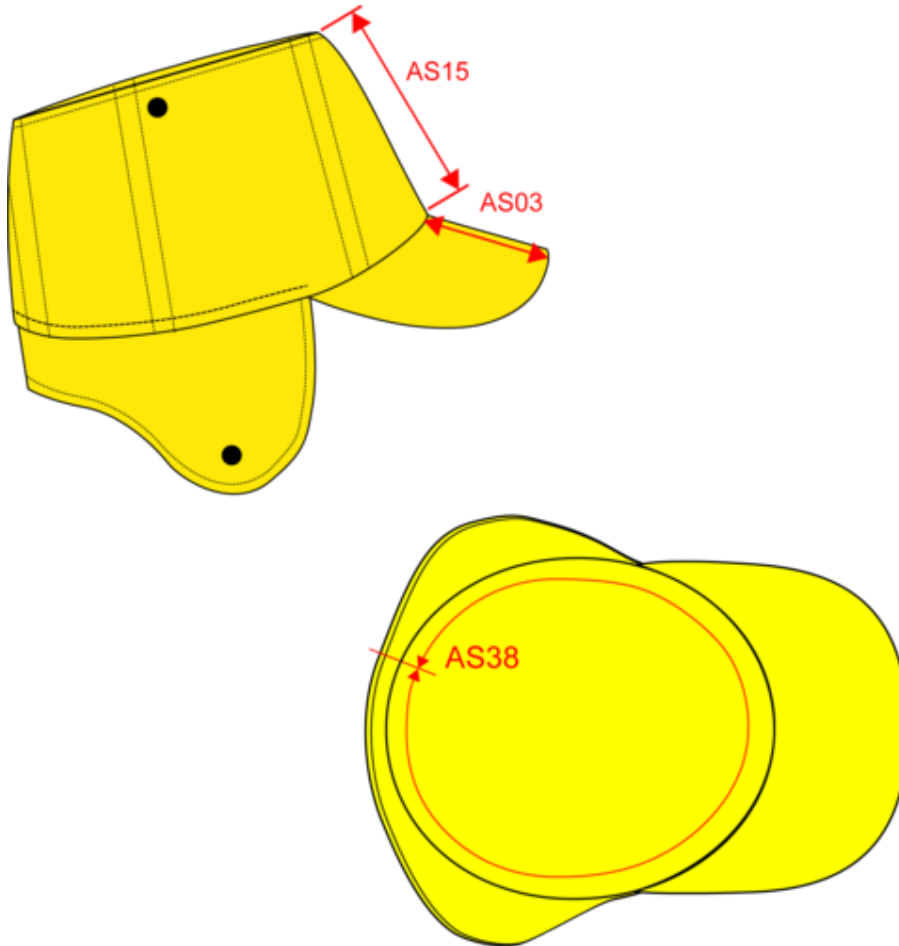

Logistic

CN - China

Country of origin

Customs code

65050030

Washing instructions

KP617

Cap with earmuffs

Dimensions (cm)

Measurements in cm	S/M	L/XL
AS03 - Visor length on middle	5.50	5.50
AS15 - Front hat crown height	8.50	8.50
AS38 - Total circumference relaxed	58.00	60.00
AS39 - Total circumference stretched	60.00	62.00