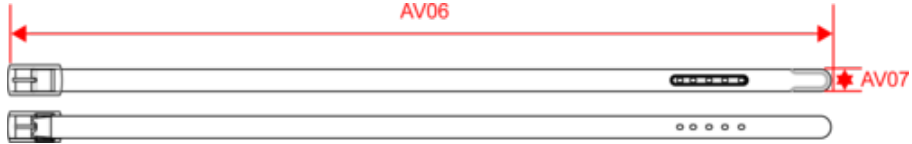

Coloured belt

Dimensions (cm)

Measurements in cm	One size
AV06 - Belt length	131.00
AV07 - Belt heigth	3.50

KP801

Coloured belt

Colours information

Black
RVB : 35,35,37
Pantone C : Black
Pantone TCX : 19-4004TCX