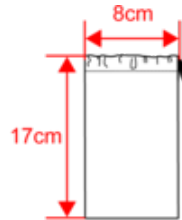

Dimensions (cm)

Measurements in cm	One size
AV06 - Belt length	103.00
AV07 - Belt height	3.20

KP805

Braided elasticated belt

Colours information

Black
RVB : 35,35,37
Pantone C : Black
Pantone TCX : 19-4004TCX

White
RVB : 236,236,252
Pantone C : White
Pantone TCX : 11-0601TCX

Logistic

10

60

Sizes	Width (cm)	Height (cm)	Length (cm)	Net weight (kg)	Gross weight (kg)	Pieces/Box	Pieces/Bundle
One Size	0.00	0.00	0.00	0.00000	0.00000	60	0