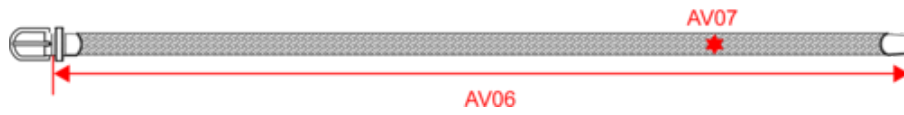

52% rubber / 48% polypropylene. Braided belt with metal buckle. Woven and braided for improved air circulation. Loops finished in polyurethane with contrast topstitching. Supplied in cotton pouch.

More information

Logistic

CN - China

Country of origin

Customs code

40159000

Washing instructions

KP805

Braided elasticated belt

Dimensions (cm)

Measurements in cm	One size
AV06 - Belt length	103.00
AV07 - Belt height	3.20

KP805

Braided elasticated belt

Colours information

Black
RVB : 35,35,37
Pantone C : Black
Pantone TCX : 19-4004TCX