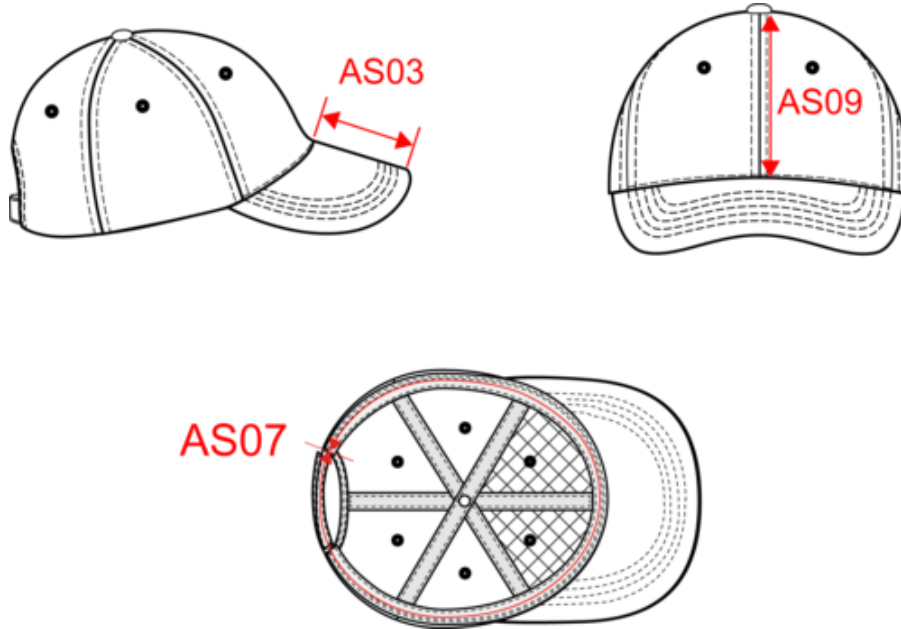

KP919

6-panel cap

- Sustainable cap: contains recycled polyester.
- Sports design and curved peak to better protect the eyes.
- Fast and practical size adjuster with tear-release fastening.

100% recycled polyester. Curved peak with sports style tear-release fastening at the back.

6-panel cap

Dimensions (cm)

Measurements in cm	One size
AS03 - Visor length on middle	7.00
AS07 - Total circumference	58.00
AS09 - Front panel height	16.00

KP919

6-panel cap

Colours information

Black

RVB : 35,35,37
Pantone C : Black
Pantone TCX : 19-4004TCX

RVB : 236,236,252
Pantone C : White
Pantone TCX : 11-0601TCX

Logistic

25

100

Sizes	Width (cm)	Height (cm)	Length (cm)	Net weight (kg)	Gross weight (kg)	Pieces/Box	Pieces/Bundle
One Size	40.00	0.00	60.00	0.00000	0.00000	100	0