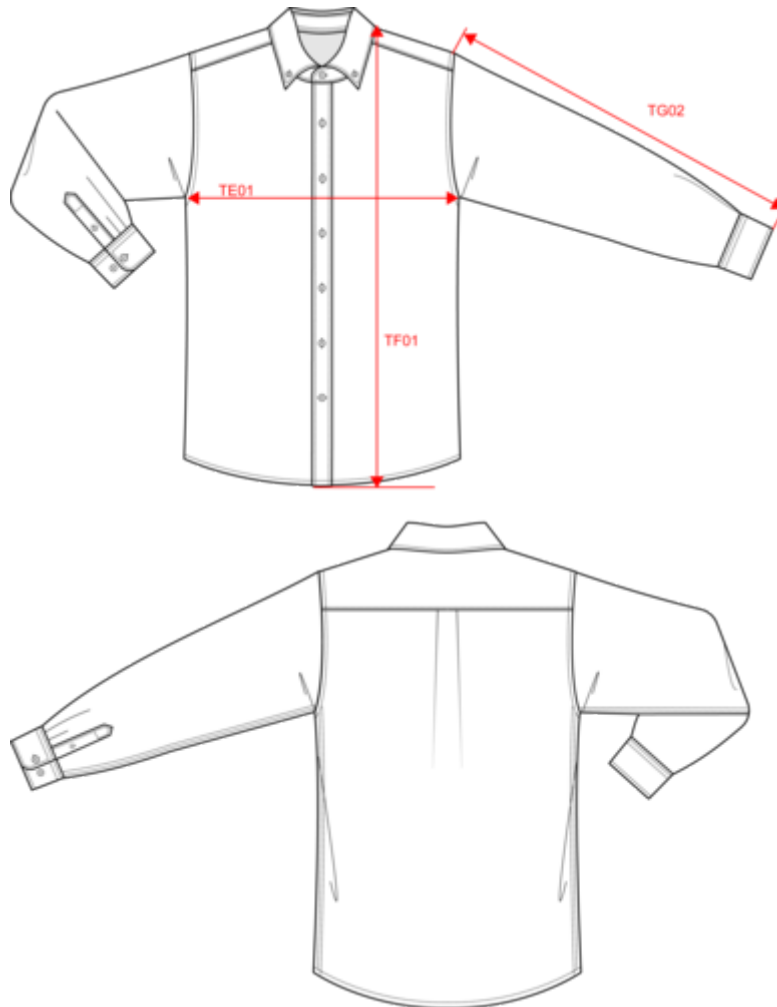

#### Washing instructions

KARIBAN  
PREMIUM

PK503

Men Oxford Long-Sleeved Shirt

Dimensions (cm)

Measurements in cm	S	M	L	XL	XXL	3XL	4XL
TE01 - 1/2 chest width at 1.5cm below armhole	52.00	55.00	58.00	61.00	64.00	67.00	70.00
TF01 - Total height from HSP	73.50	75.50	77.50	79.50	81.50	83.50	85.50
TG02 - Long sleeve length	63.00	64.00	65.00	66.00	67.00	68.00	69.00