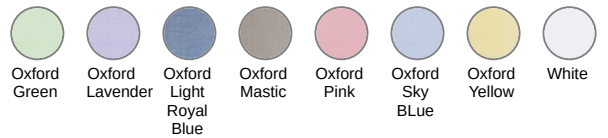

KARIBAN
PREMIUM

PK503

Men Oxford Long-Sleeved Shirt

- Premium quality shirt made from Oxford fabric.
- Made in Portugal.
- No label for complete customisation.

100% combed cotton. Oxford fabric. Straight fit. Button-down shirt collar. White button, pearlised effect on all colours. Added button placket on the centre front. Lined back yoke with pleats. Long-sleeved with adjustable, rounded-corner cuffs and button pointed tab end. No brand label only a Tear Away size tag for easy decoration. Made in Portugal.

No Label

More information

Logistic

Country of origin

Customs code

Washing instructions