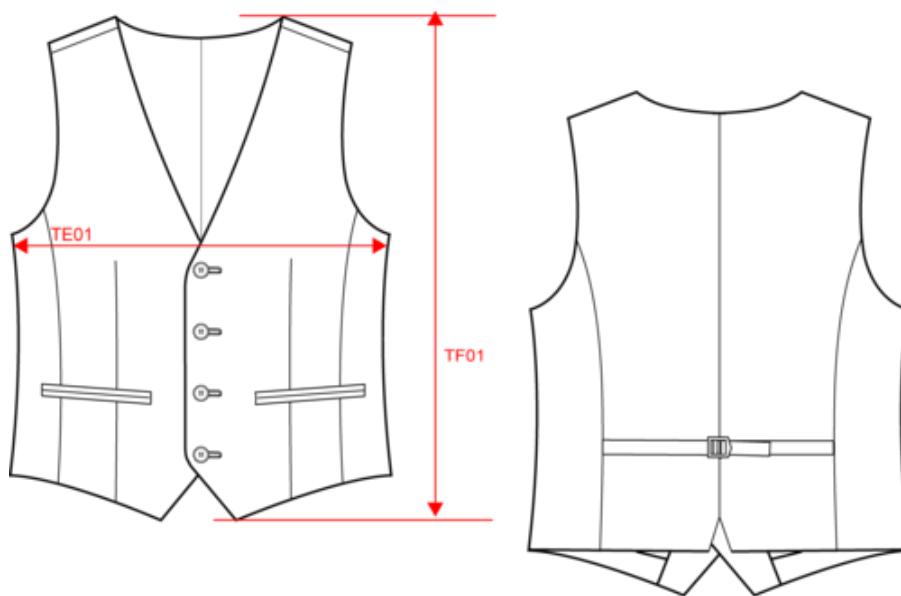

KARIBAN
PREMIUM

PK540

Men Gilet

- Blend of materials for greater comfort and a sophisticated look.
- Slim fit to hang elegantly.
- Adjustable back placket finish with metal buckle.

50% Polyester / 23% Viscose / 22% Wool / 5% Elastane. Other material in matching twill (100% polyester) inside of the garment and on the back outside. Straight fit. Closed vest with four tone-on-tone buttons and an additional button from size 58. Two piped front pockets. Adjustable back strap with metal buckle. Middle back seam with V-shaped slit finish at the bottom. No brand label, only a size tag for easy decoration.

Men Gilet

Dimensions (cm)

Measurements in cm	48	50	52	54	56	58	60	62	64	66
TE01 - 1/2 chest width at 1.5cm below armhole	49.00	51.00	53.00	55.00	57.00	59.00	61.00	63.00	65.00	67.00
TF01 - Total height from HSP	63.00	64.50	66.00	67.50	69.00	70.50	72.00	73.50	75.00	76.50