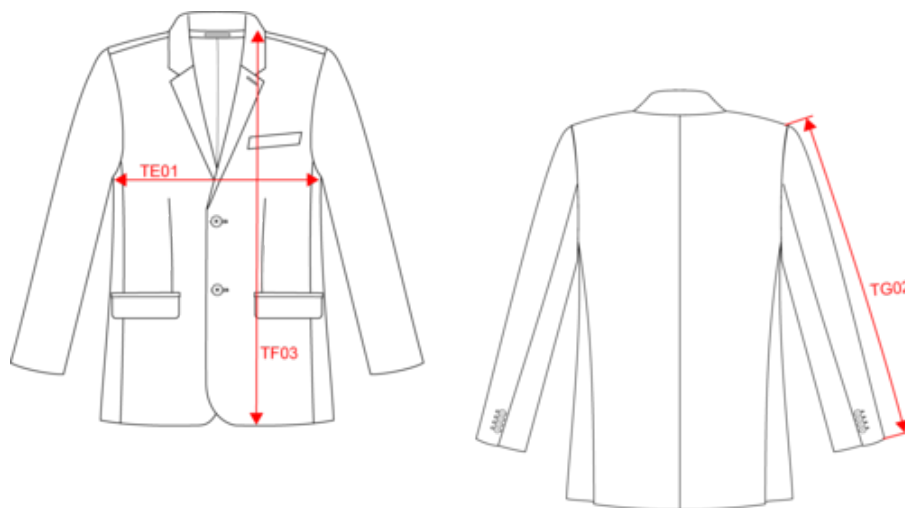

#### Washing instructions

KARIBAN  
PREMIUM

PK6040

Men's suit jacket

Dimensions (cm)

Measurements in cm	48	50	52	54	56	58	60	62	64	66
TE01 - 1/2 chest width at 1.5cm below armhole	52.00	54.00	56.00	58.00	60.00	62.00	64.00	66.00	68.00	70.00
TF03 - Front total height from HSP	74.00	75.50	77.00	78.50	80.00	81.50	83.00	84.50	86.00	87.50
TG02 - Long sleeve length	67.50	68.00	68.50	69.00	69.50	69.50	70.00	70.00	70.50	70.50