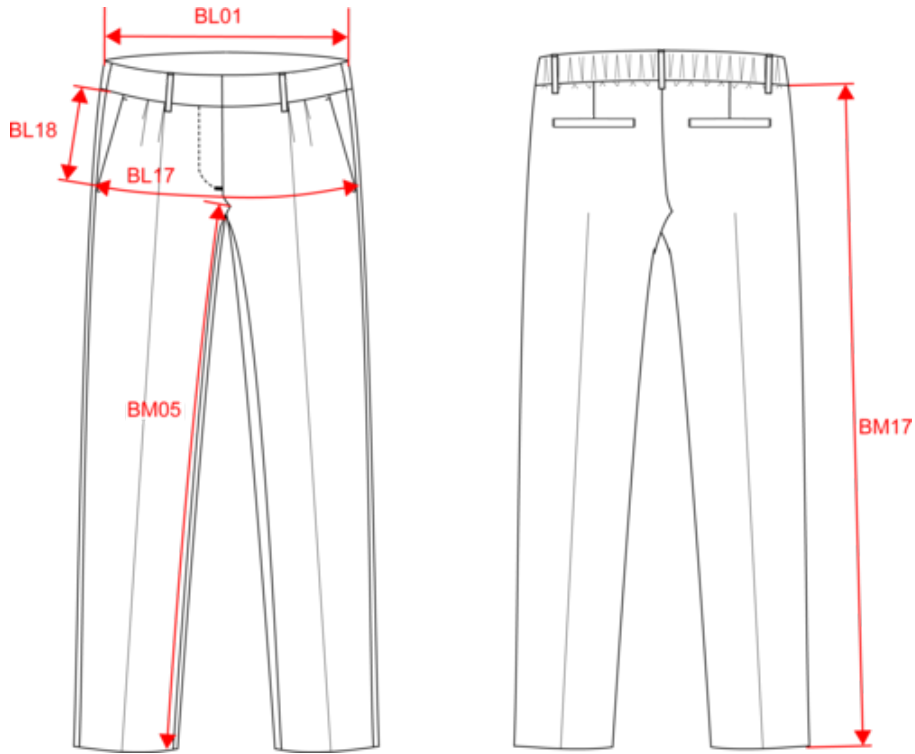

Measurements in cm	34	36	38	40	42	44
BL01 - 1/2 waist width (buttoned up and front band over back band)	34.50	36.50	38.50	40.50	42.50	44.50
BL17 - 1/2 hip width (measured parallel to waistband)	46.00	48.00	50.00	52.00	54.00	56.00
BM05 - Inseam length	77.00	77.00	77.00	77.00	77.00	77.00
BM17 - Side length (waistband excluded)	99.00	99.50	100.00	100.50	101.00	101.50