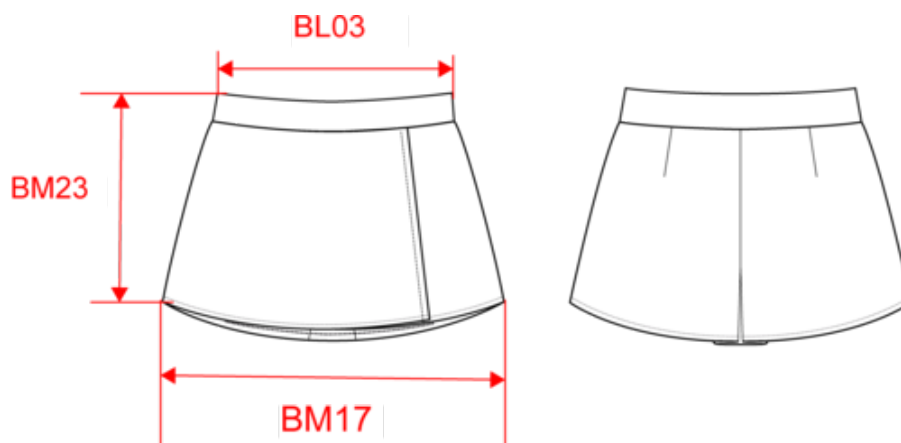

92% polyester/8% elastane. Shorts lining 90% polyester/10% elastane. Waistband with elasticated support throughout for optimal comfort. "Wallet" shape. Contrasting undershorts (same as belt). Pleat at rear hem. Tear-away brand label.

More information

Logistic

Country of origin

Customs code

Washing instructions

PA1031

Padel skirt with integrated shorts

Dimensions (cm)

Measurements in cm	XS	S	M	L	XL
BL03 - 1/2 elasticated waist width relaxed (front over back)	31.00	34.00	37.00	40.00	43.00
BM23 - Skirt side height (waistband excluded)	25.00	25.00	25.00	26.00	26.00
BL20 - 1/2 bottom skirt / dress width	49.50	52.50	55.50	58.50	61.50