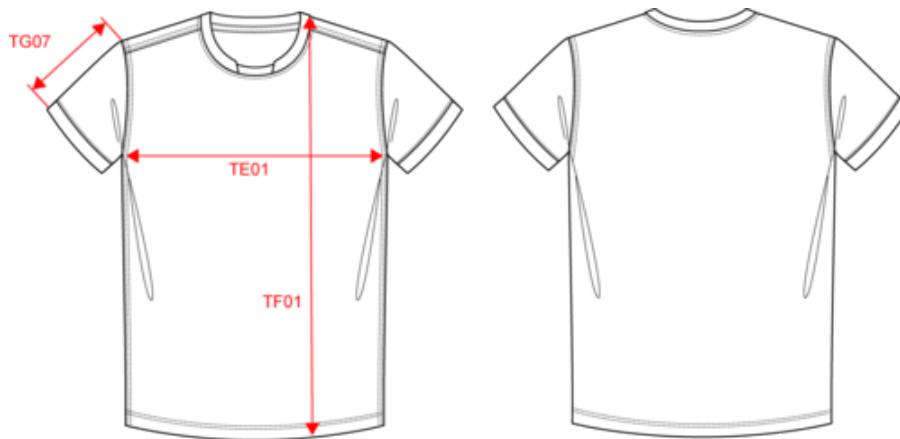

PA4028

Kids' short-sleeved rugby vest

- Interlock knit: exceptionally hard-wearing, light and breathable.
- Straight fit for greater freedom of movement.
- Easy decoration access thanks to the detachable Tear Away label.

100% polyester. Interlock knit. Straight fit. Cut and sewn. Round 1x1 ribbed neckline in contrasting white for all colourways with matching interlock insert. 1x1 ribbed cuffs in contrasting white for all colourways. Matching interlock taped neck. Reinforced twin-needle stitching on armholes, shoulders and sides. Twin-needle finish on bottom hem. Detachable brand label.

Customs code

61099020

Washing instructions

Also available in version

PA4027

PA4028

Kids' short-sleeved rugby vest

Dimensions (cm)

| Measurements in cm | 4/6 | 6/8 | 8/10 | 10/12 | 12/14 |
|---|-------|-------|-------|-------|-------|
| TE01 - 1/2 chest width at 1.5cm below armhole | 34.70 | 36.40 | 39.00 | 42.50 | 46.00 |
| TF01 - Total height from HSP | 44.40 | 49.20 | 54.00 | 58.80 | 63.60 |
| TG07 - Short sleeve length | 12.45 | 14.55 | 16.75 | 19.05 | 21.35 |