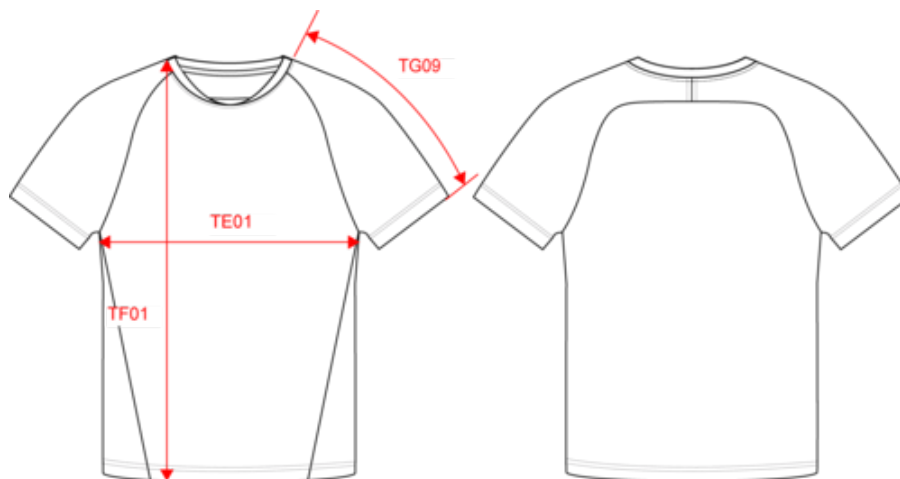

Men's two-tone raglan sleeve padel t-shirt

Dimensions (cm)

Measurements in cm	S	M	L	XL	XXL	3XL
TE01 - 1/2 chest width at 1.5cm below armhole	51.00	54.00	57.00	60.00	63.00	66.00
TF01 - Total height from HSP	70.00	72.00	74.00	76.00	78.00	80.00
TG09 - Raglan short sleeve length	37.50	39.00	40.50	42.00	43.50	45.00