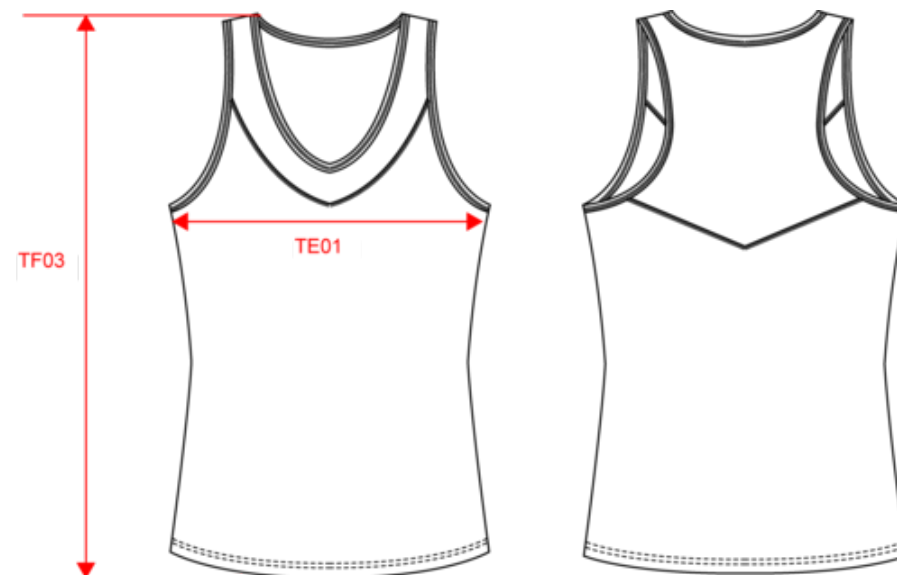

PA4031

Ladies' two-tone padel tank top

- Elastane, for optimal comfort.
- A close-fitting design that hugs the body perfectly.
- Easy to personalise thanks to the tear-away label.

80% polyester/20% elastane. Contrasting inserts: 90% polyester/10% elastane. Jersey knit fabric. Skinny fit. Deep neckline. Bias finish on neckline and armholes and twin-needle hem. Tear-away brand label.

More information

Logistic

Country of origin

Customs code

Washing instructions

PA4031

Ladies' two-tone padel tank top

Dimensions (cm)

Measurements in cm	XS	S	M	L	XL
TE01 - 1/2 chest width at 1.5cm below armhole	34.00	37.00	40.00	43.00	46.00
TF03 - Front total height from HSP	60.00	62.00	64.00	66.00	68.00

PROACT[®]

PA4031

Ladies' two-tone padel tank top