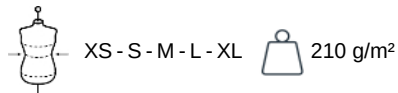

PA4031

Ladies' two-tone padel tank top

- Elastane, for optimal comfort.
- A close-fitting design that hugs the body perfectly.
- Easy to personalise thanks to the tear-away label.

80% polyester/20% elastane. Contrasting inserts: 90% polyester/10% elastane. Jersey knit fabric. Skinny fit. Deep neckline. Bias finish on neckline and armholes and twin-needle hem. Tear-away brand label.

More information

Logistic

Country of origin

Customs code

Washing instructions

PA4031

Ladies' two-tone padel tank top

Dimensions (cm)

Measurements in cm	XS	S	M	L	XL
TE01 - 1/2 chest width at 1.5cm below armhole	34.00	37.00	40.00	43.00	46.00
TF03 - Front total height from HSP	60.00	62.00	64.00	66.00	68.00

PROACT[®]

PA4031

Ladies' two-tone padel tank top