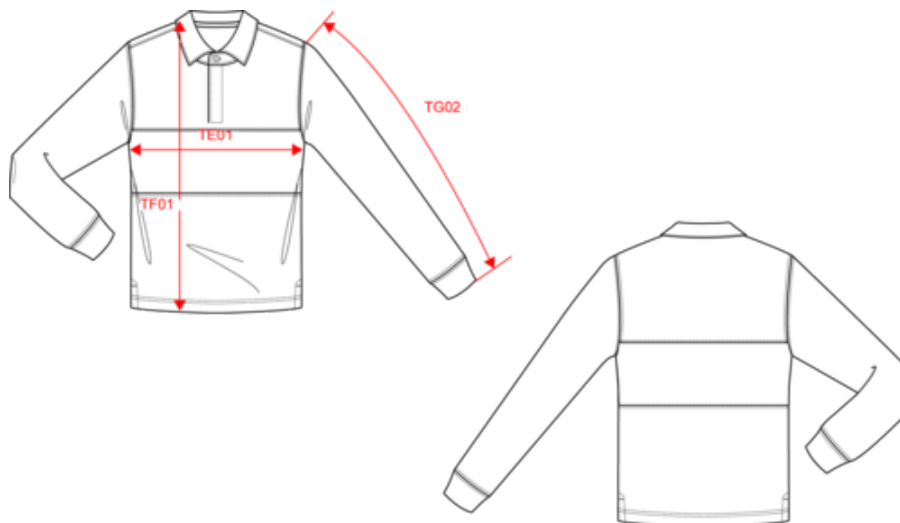

PA429

Long-sleeved rugby polo shirt

- Supple jersey fabric for optimum comfort.
- Straight fit for greater freedom of movement.
- Easy decoration access thanks to the detachable Tear Away label.

100% cotton. Jersey fabric. Straight fit. Collar and inner placket in white cotton twill. 3-button rubber placket. 1x1 ribbed cuffs. Tone-on-tone herringbone taped neck. Central stripe on the front and back in contrasting colour. Hem with side slits and tone-on-tone herringbone stripe. Twin needle over stitching on the armholes and cuffs. Twin-needle finishes on bottom hem. Detachable brand label. Certified STANDARD 100 by OEKO-TEX[®] N° CQ 1007/7, IFTH.

XS - S - M - L - XL - XXL - 3XL - 4XL - 5XL

280 g/m²

More information

Logistic

5

25

BD - Bangladesh

Customs code

Long-sleeved rugby polo shirt

Dimensions (cm)

Measurements in cm	XS	S	M	L	XL	XXL	3XL	4XL	5XL
TE01 - 1/2 chest width at 1.5cm below armhole	52.00	55.00	58.00	61.00	3.00	6.00	9.00	12.00	15.00
TF01 - Total height from HSP	70.00	72.00	74.00	76.00	2.00	4.00	6.00	8.00	10.00
TG02 - Long sleeve length	64.00	65.00	66.00	67.00	1.00	2.00	3.00	4.00	5.00