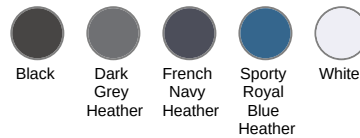

PROACT.®

PA446

Men's triblend tank top

- Lower-cut back for better ease of movement.
- Easy to personalise thanks to the tear-away label.

50% polyester/25% cotton/25% viscose. Close-fitting cut. Crew neckline. Scoop back. Twin needle finishing on armholes and hem. Tear-away brand label. (Example of branding, sold blank).

More information

Logistic

Country of origin

BD - Bangladesh

Customs code

61099020

Washing instructions