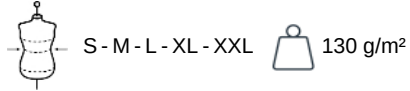

## Men's triblend tank top

- Lower-cut back for better ease of movement.
- Easy to personalise thanks to the tear-away label.

50% polyester/25% cotton/25% viscose. Close-fitting cut. Crew neckline. Scoop back. Twin needle finishing on armholes and hem. Tear-away brand label. (Example of branding, sold blank).