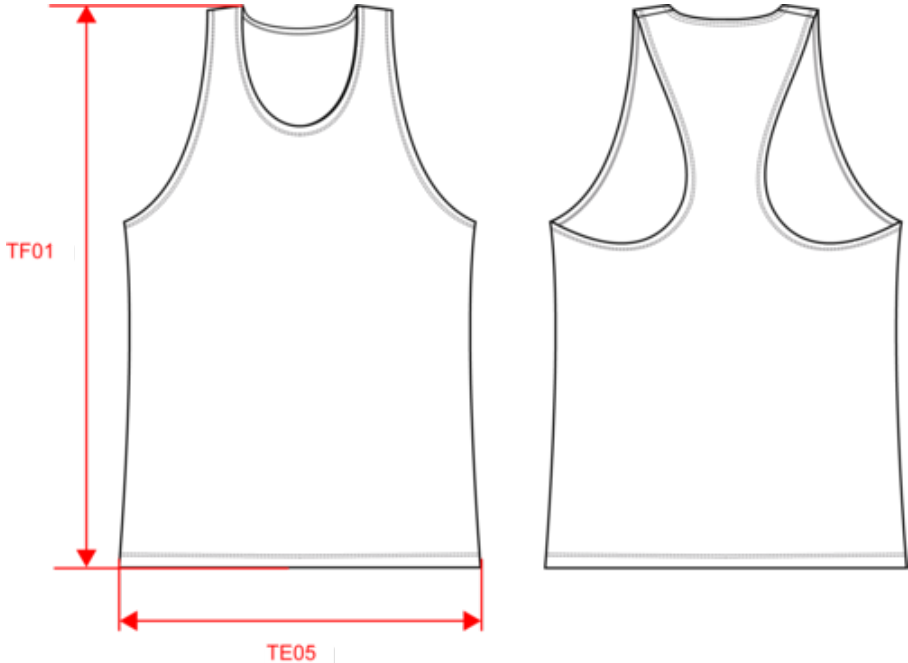

PA446

Men's triblend tank top

Dimensions (cm)

Measurements in cm	S	M	L	XL	XXL
TE01 - 1/2 chest width at 1.5cm below armhole	45.00	48.00	51.00	54.00	57.00
TF01 - Total height from HSP	70.00	72.00	74.00	76.00	78.00