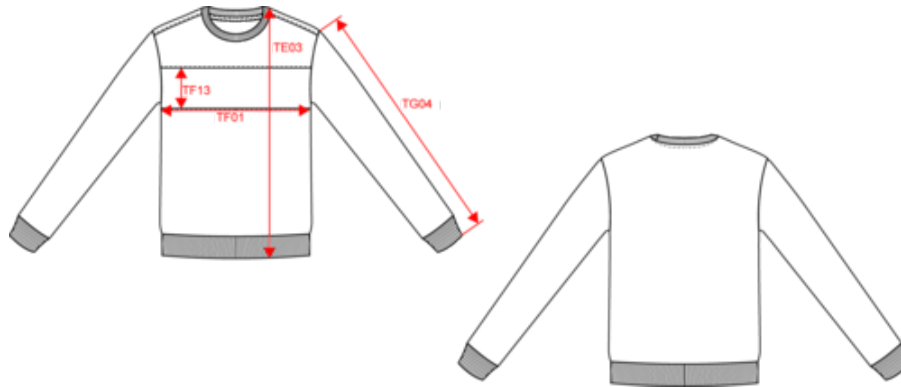

PROACT®

PA374

Kids' polyester sweatshirt

Dimensions (cm)

Measurements in cm	6/8	8/10	10/12	12/14
TE01 - 1/2 chest width at 1.5cm below armhole	42.00	44.50	3.50	7.00
TF03 - Front total height from HSP	55.50	60.25	4.75	10.00
TF13 - Front yoke height	9.00	9.00	0.00	0.00
TG02 - Long sleeve length	49.25	53.75	4.50	9.00