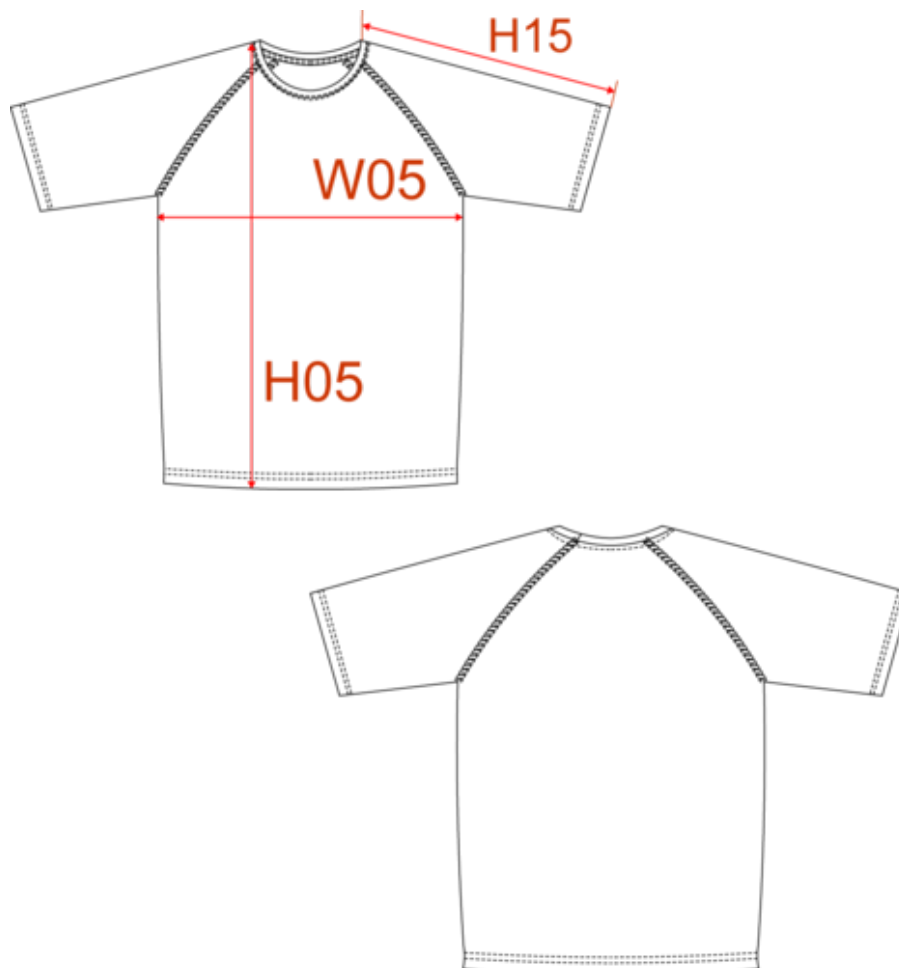

100% polyester. Made from 100% recycled polyester. Light quick-drying fabric. Straight fit. Round neckline with contrasting taped neck. Raglan sleeves with tone-on-tone topstitching. Twin-needle stitch on neckline, cuffs and hem. Tubular finish at bottom hem and cuffs. Tear-off brand label for ease of rebranding. Certified STANDARD 100 by OEKO-TEX® N° CQ1007/7, IFTH.

Dimensions (cm)

Measurements in cm	XS	S	M	L	XL	XXL	3XL
H05 (M) - Total height	68.50	70.50	72.50	74.50	76.50	78.50	80.50
H15J (M) - Raglan short sleeve length	32.75	34.75	36.75	38.75	40.75	42.75	44.75
W05 (M) - 1/2 chest width at 1.5cm below armhole	46.00	49.00	52.00	55.00	58.00	61.00	64.00
TE01 - 1/2 chest width at 1.5cm below armhole	46.00	49.00	52.00	55.00	58.00	61.00	64.00
TF01 - Total height from HSP	68.50	70.50	72.50	74.50	76.50	78.50	80.50
TG09 - Raglan short sleeve length	32.75	34.75	36.75	38.75	40.75	42.75	44.75

Logistic

10

50

Sizes	Width (cm)	Height (cm)	Length (cm)	Net weight (kg)	Gross weight (kg)	Pieces/Box	Pieces/Bundle
XS	40.00	21.00	60.00	5.20000	6.30000	50	10
S	40.00	21.00	60.00	5.70000	6.80000	50	10
M	40.00	21.00	60.00	6.20000	7.30000	50	10
L	40.00	21.00	60.00	6.70000	7.80000	50	10
XL	40.00	21.00	60.00	7.20000	8.30000	50	10
XXL	40.00	21.00	60.00	7.70000	8.80000	50	10
3XL	40.00	21.00	60.00	8.20000	9.30000	50	10