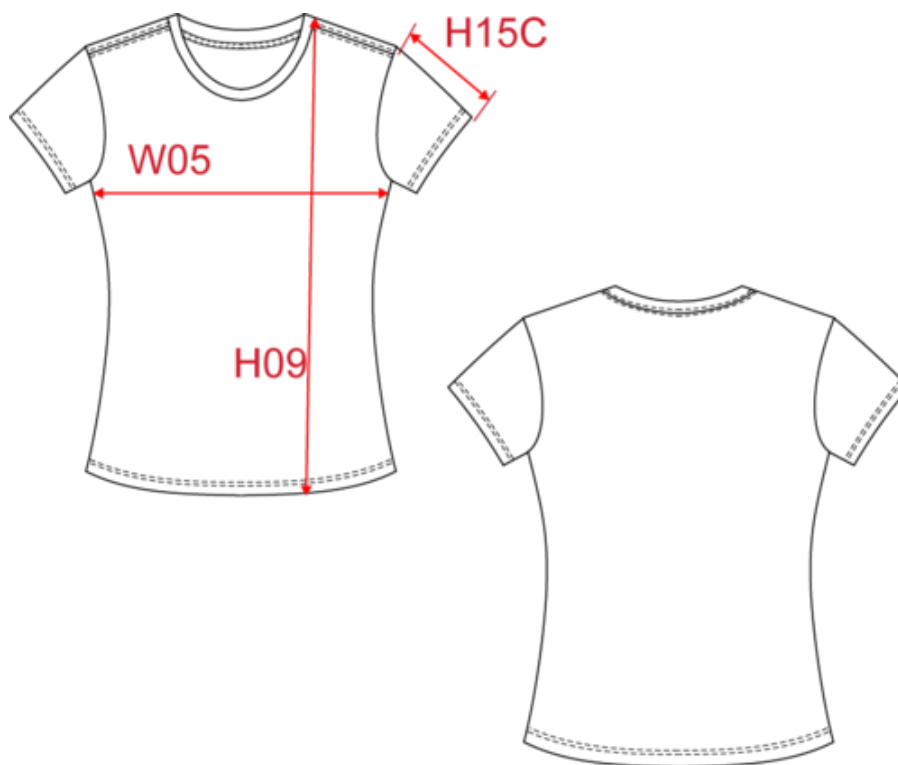

50% polyester/25% cotton/25% viscose. Jersey fabric. Anti-pilling treated. Round neckline. Straight fit. Tone-on-tone shoulder-to-shoulder tape. Twin-needle stitch at cuffs and hem. Tubular finish at bottom hem and cuffs. Tear-off brand label for ease of rebranding. (Example of branding, sold blank).

## Ladies' Triblend round neck sports t-shirt

Dimensions (cm)

Measurements in cm	XS	S	M	L	XL	XXL
H09 (L) - Front total height	61.00	63.00	65.00	67.00	69.00	71.00
H15 - Sleeve length	15.75	16.50	17.25	18.00	18.75	19.50
W05 (M) - 1/2 chest width at 1.5cm below armhole	43.00	46.00	49.00	52.00	55.00	58.00

**Wine Heather**  
RVB :  
Pantone C : Based on 497C  
Pantone TCX : Based on 19-1725TCX

Logistic

10

50

Sizes	Width (cm)	Height (cm)	Length (cm)	Net weight (kg)	Gross weight (kg)	Pieces/Box	Pieces/Bundle
XS	40.00	16.00	60.00	4.20000	5.40000	50	10
S	40.00	16.00	60.00	4.60000	5.80000	50	10
M	40.00	16.00	60.00	5.00000	6.20000	50	10
L	40.00	16.00	60.00	5.30000	6.50000	50	10
XL	40.00	16.00	60.00	5.70000	6.90000	50	10
XXL	40.00	16.00	60.00	6.10000	7.30000	50	10