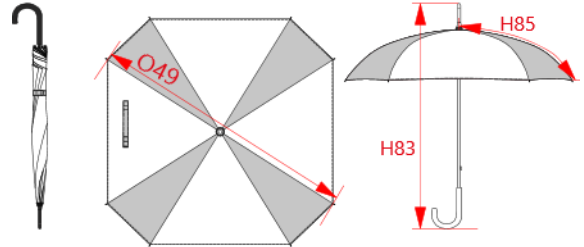

**REFERENCE :** KI2023

**SIZES :** U

**COMPOSITION :**

Main fabric : Polyester 210T - 60 100%polyester  
 Main fabric : Polyester 210T - 60 As contrast color 100% polyester  
 Material 2 : Fiberglass quality For shaft, ribs and stretchers 100%fiber glass  
 Material 8 : PP plastic quality For tips and top cap 100% polypropylene  
 Material 6 : PP plastic quality with rubber coating For handle 100%polypropylene

**TECHNICAL DETAIL :**

Manual opening

**ARTICLE WEIGHT :**

450 gr/pc

DESCRIPTION
<b>Français :</b> Parapluie carré
<b>English :</b> Square umbrella
<b>Nederlands :</b> Square umbrella
<b>Deutsch :</b> Quadratischer schirm
<b>Español :</b> Paraguas cuadrado
<b>Italiano :</b> Ombrello quadrato
<b>Português :</b> Chapéu de chuva quadrado

COLORS	PANTONE SERIGRAPHIE
White	White
Black / Orange	Black / 1495C
Navy	433C
Black / Royal blue	Black / 287C
Black	Black
Slate grey	424C

MEASUREMENT							
Description	U						
<b>O49</b> Diameter of the umbrella	105						
<b>H83</b> Height of the umbrella's shaft	86						
<b>H85</b> Length of the umbrella's ribs	58,50						

PACKING	
Box	20 pcs / box U => L:96,5cm W:18,5cm H:16,5cm GW:10kg NW:9kg