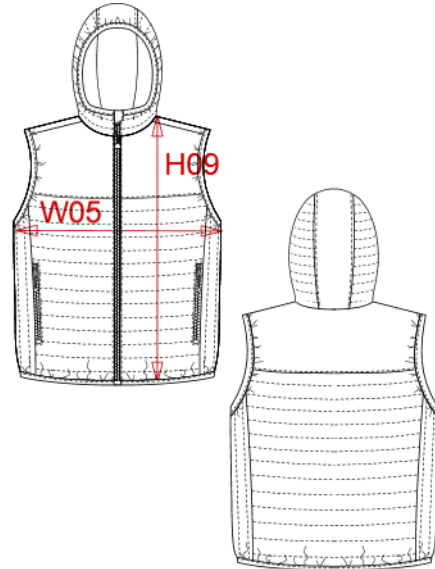

Fabric : Polyester 380T PA coating - 47 For inside garment, pockets and inner hearphones loop 100%polyester

Wad 1 : Padding Polyester fake down (micro broken) - 260/270

Inside bottom and side body, and hood sides 100%polyester

Wad 1 : Soft wadding - polyester - 160 For front, back and middle hood yokes 100%polyester

**WEIGHT :**

Main fabric : 35 gsm

Fabric : 47 gsm

Wad 1 : 260/270 gsm

Wad 1 : 160 gsm

**ARTICLE WEIGHT :**

430 gr/pc

COLORS	PANTONE SERIGRAPHIE
Black	Black
Navy	433C

MEASUREMENT							
Description	XS	S	M	L	XL	XXL	3XL
<b>W05 (M)</b> 1/2 largeur poitrine à 1.5cm de l'emmanchure / 1/2 chest width at 1.5cm below armhole	51	54	57	60	63	66	69
<b>H09 (M)</b> Hauteur totale devant / Front total height	69,50	71,50	73,50	75,50	77,50	79,50	81,50

CARE LABEL

PACKING	
Box	15 pcs / box XS => L:60cm W:40cm H:40cm GW:6.4kg NW:5.3kg S => L:60cm W:40cm H:40cm GW:6.8kg NW:5.7kg M => L:60cm W:40cm H:40cm GW:7.1kg NW:6kg L => L:60cm W:40cm H:40cm GW:7.5kg NW:6.4kg XL => L:60cm W:40cm H:40cm GW:7.9kg NW:6.8kg XXL => L:60cm W:40cm H:40cm GW:8.1kg NW:7kg 3XL => L:60cm W:40cm H:40cm GW:8.5kg NW:7.4kg