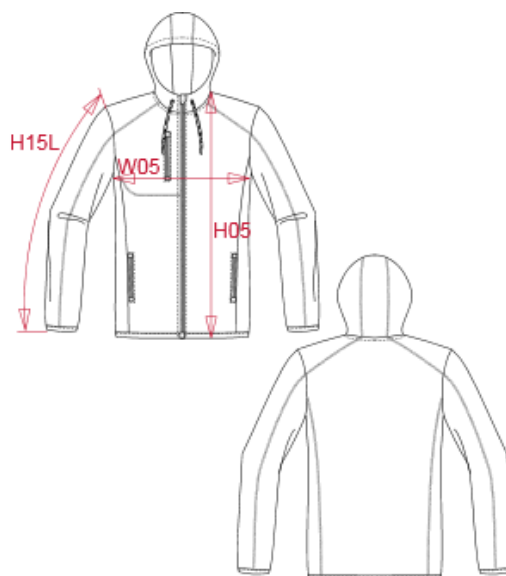

PROACT.®

REFERENCE : PA365

SIZES : S_M_L_XL_XXL_3XL_4XL

COMPOSITION :

Main fabric : Inside brushed polyester jersey - 345 100% polyester

Lining : Cotton single jersey (22/1) - 180 For hood lining and front & chest pockets sacks & garage 100%cotton

WEIGHT :

Main fabric : 345 gsm

Lining : 180 gsm

ARTICLE WEIGHT :

705 gr/pc

DESCRIPTION
Français : Veste capuche chinée homme
English : Men's heather hooded jacket
Nederlands : Men's heather hoodie
Deutsch : Herren-Hoodie aus Chiné
Español : Chaqueta jaspeada con capucha de hombre
Italiano : Giacca uomo screziata con cappuccio
Português : Casaco com capuz de homem mesclado

COLORS	PANTONE SERIGRAPHIE
Light grey melange	Based on 414C
Light royal blue melange	Based on 534C
Navy melange	Based on 432C
Dark grey melange	Based on 447C
Red melange	Based on 202C

MEASUREMENT							
Description	S	M	L	XL	XXL	3XL	4XL
H05 (M) Hauteur totale / Total height	69	71	73	75	77	79	81
W05 (M) 1/2 largeur poitrine / 1/2 chest width	51	54	57	60	63	66	69
H15L (M) Longueur manche longue / Long sleeve length	65	66,50	68	69,50	71	72,50	74

CARE LABEL

PACKING	
Box	15 pcs / box S => L:60cm W:40cm H:38cm GW:11.90kg NW:9.90kg M => L:60cm W:40cm H:38cm GW:12.00kg NW:10.00kg L => L:60cm W:40cm H:38cm GW:12.50kg NW:10.50kg XL => L:60cm W:40cm H:40cm GW:13.40kg NW:11.40kg XXL => L:60cm W:40cm H:40cm GW:14.10kg NW:12.10kg 3XL => L:60cm W:40cm H:40cm GW:14.90kg NW:12.90kg 4XL => L:60cm W:40cm H:40cm GW:15.50kg NW:13.50kg