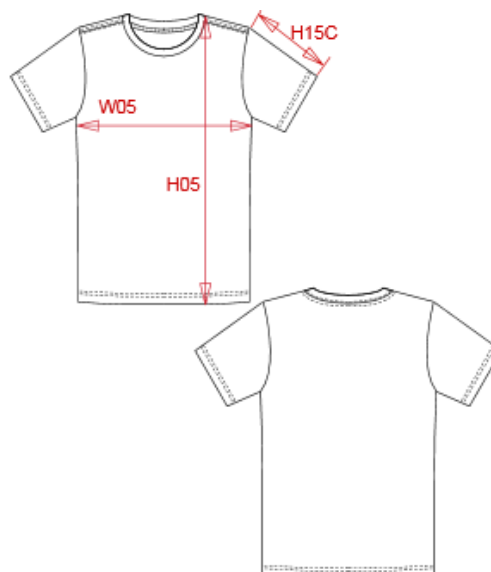

PROACT.®

REFERENCE : PA4011

SIZES : XS_S_M_L_XL_XXL_3XL

COMPOSITION :

Main fabric : Combed Polyester / Cotton / Viscose 50/25/25 -
130 For body and collar 50%polyester / 25%cotton / 25%
viscose

WEIGHT :

Main fabric : 130 gsm

TECHNICAL DETAIL :

Anti-pilling treatment

ARTICLE WEIGHT :

124 gr/pc

DESCRIPTION
Français : T-shirt triblend sport
English : Triblend sports t-shirt
Nederlands : T-shirt triblend sport
Deutsch : Triblend Sport-T-Shirt
Español : Camiseta Triblend Sport
Italiano : T-shirt triblend sport
Português : T-shirt de desporto Triblend

COLORS	PANTONE SERIGRAPHIE
Black	Black
White	White
Dark grey heather	Based on 446C
French navy heather	Based on 432C
Wine heather	Based on 497C
Dark khaki heather	Based on 418C

MEASUREMENT							
Description	XS	S	M	L	XL	XXL	3XL
H05 (M) Hauteur totale / Total height	68	70	72	74	76	78	80
W05 (M) 1/2 largeur poitrine à 1.5cm de l'emmanchure / 1/2 chest width at 1.5cm below armhole	47	50	53	56	59	62	65
H15C (M) Longueur manche courte / Short sleeve length	21,75	22,50	23,25	24	24,75	25,50	26,25

CARE LABEL

PACKING	
Box	50 pcs / box XS => L:60cm W:40cm H:16cm GW:6.80kg NW:5.40kg S => L:60cm W:40cm H:16cm GW:7.20kg NW:5.80kg M =>L:60cm W:40cm H:16cm GW:7.70kg NW:6.30kg L => L:60cm W:40cm H:16cm GW:8.20kg NW:6.80kg XL => L:60cm W:40cm H:16cm GW:8.60kg NW:7.20kg XXL => L:60cm W:40cm H:16cm GW:9.20kg NW:7.80kg 3XL => L:60cm W:40cm H:16cm GW:9.30kg NW:7.90kg