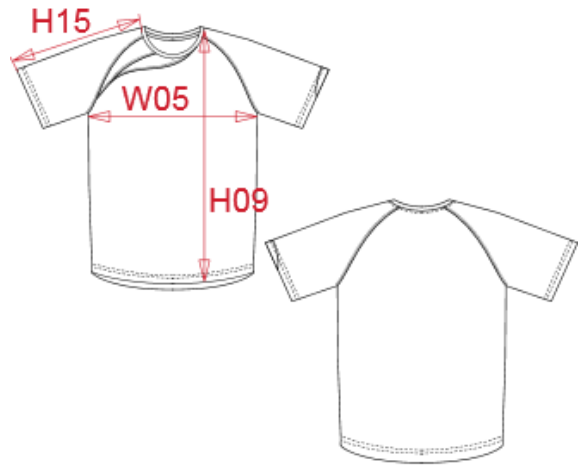

PROACT.®

REFERENCE : PA436

SIZES : XS_S_M_L_XL_XXL

COMPOSITION :

Main fabric : Polyester interlock - 140 For body, collar and neck tape. 100%polyester

Main fabric : Polyester interlock - 140 For contrasted yoke on right front. 100%polyester

Main fabric : Polyester birdeyes - 140 For contrasted mesh yoke on right front and left sleeve bottom yoke. 100%polyester

WEIGHT :

Main fabric : 140 gsm

Main fabric : 140 gsm

Main fabric : 140 gsm

ARTICLE WEIGHT :

140gr/pc

DESCRIPTION								COLORS		PANTONE SERIGRAPHIE	
Français : T-shirt sport manches courtes								White / Sporty r.blue / Storm grey		White / 647C / 425C	
English : Short sleeve Sports T-shirt								White / Sporty red / Storm grey		White / 1805C / 425C	
Nederlands : SPORT SHIRT								Black / White / Storm grey		Black / White / 425C	
Deutsch : KURZARM SPORT T-SHIRT								Green / Black / Storm grey		7740C / Black / 425C	
Español : CAMISETA DEPORTIVA DE MANGA CORTA								Sporty red / Black / Storm grey		1805C / Black / 425C	
Italiano : T-SHIRT SPORT MANICHE CORTE								Sporty r.b / White / Storm grey		647C / White / 425C	
Português : T-SHIRT DE DESPORTO MANGA CURTA								Sporty r.b / Sporty y / Storm grey		647C / 7408C / 425C	
MEASUREMENT								Sporty yellow / Black / Storm grey		7408C / Black / 425C	
Description	XS	S	M	L	XL	XXL		Sky blue / White / Storm grey		278C / White / 425C	
H09 (M) Hauteur totale devant / Front total height	69,25	71,25	73,25	75,25	77,25	79,25		Sporty navy / White / Storm grey		7546C / White / 425C	
W05 (M) 1/2 largeur poitrine à 1.5cm de l'emmanchure / 1/2 chest width at 1.5cm below armhole	47	50	53	56	59	62		Orange / Black / Storm grey		1585C / Black / 425C	
H15J (M) Longueur manche courte raglan / Raglan short sleeve length	33,50	35	36,50	38	39,50	41		White / Black / Storm grey		White / Black / 425C	
CARE LABEL											
PACKING											
Box	25 pcs / box All sizes => L:36cm W:33cm H:22cm GW:7kg NW:6kg										