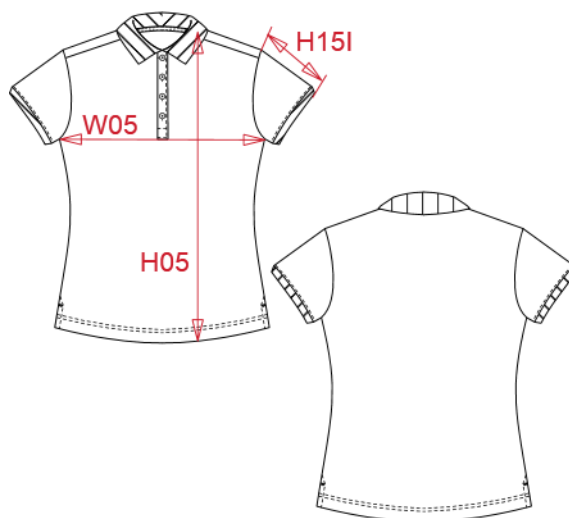

PROACT.®

REFERENCE : PA490

SIZES : XS_S_M_L_XL_XXL

COMPOSITION :

Main fabric : Cool Plus Polyester pique - 180 PIs give us the "Cool Plus" certificate

Fabric submit at test Drying Rate of Textiles at their Absorbent

Main fabric : Cool Plus Polyester pique - 180 PIs give us the "Cool Plus" certificate

For inner front tab only 100%polyester

WEIGHT :

Main fabric : 180 gsm

Main fabric : 180 gsm

TECHNICAL DETAIL :

Coolplus

ARTICLE WEIGHT :

152 gr/pc

DESCRIPTION							
Français : Polo piqué performance femme							
English : Ladies' performance piqué polo shirt							
Nederlands : Dames-sportpolo							
Deutsch : Performance Piqué-Polohemd für Damen							
Español : Polo piqué performance para mujer							
Italiano : Polo piqué donna performance							
Português : Polo piqué Performance de senhora							

MEASUREMENT							
Description	XS	S	M	L	XL	XXL	
H05 (L) Hauteur totale / Total height	60	62	64	66	68	70	
W05 (L) 1/2 largeur poitrine à 1.5cm de l'emmanchure / 1/2 chest width at 1.5cm below armhole	43	46	49	52	55	58	
H15I (L) Longueur manche avec bord côte / Sleeve length with rib	13,50	14	14,50	15	15,50	16	

CARE LABEL					

PACKING	
Box	25 pcs / box XS-S => L:60cm W:40cm H:15cm GW:5.3kg NW:53.7kg M => L:60cm W:40cm H:15cm GW:5.7kg NW:4.1kg L => L:60cm W:40cm H:15cm GW:6kg NW:4.4kg XL-XXL => L:60cm W:40cm H:15cm GW:6.3kg NW:4.7kg

COLORS	PANTONE SERIGRAPHIE
White / Sporty navy	White / 7546C
Black / Sporty grey	Black / 425C
Sporty navy / White	7546C / White
Red / Black	200C / Black
Sky blue / Sporty navy	278C / 7546C
Lime / Sporty navy	367C / 7546C
Sporty grey / Black	425C / Black
White / Sporty grey	White / 425C
Sporty roy. blue / Sporty grey	647C / 425C
Black	Black
White	White
Sporty navy	7546C
Grey heather	Based on 417C
Sporty roy. blue / White / Red	647C / White / 200C
White / Red / Sporty roy. blue	White / 200C / 647C
Wine / Sporty grey	504C / Cool gray 10C