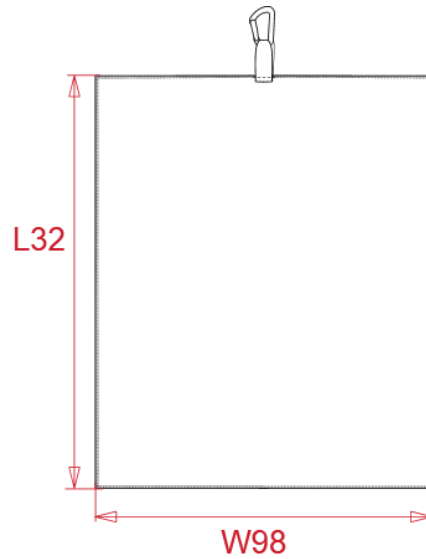

PROACT.®

REFERENCE : PA579

SIZES : U

COMPOSITION :

Main fabric : Polyester / Polyamide waffle 80/20 - 290 80% polyester / 20%polyamide

WEIGHT :

Main fabric : 290 gsm

ARTICLE WEIGHT :

75 gr/pc

DESCRIPTION
Français : Serviette de golf nid d'abeille
English : Waffle golf towel
Nederlands : Golfhanddoek met honinggraatstructuur
Deutsch : Golf-Handtuch mit Wabenstruktur
Español : Toalla nido de abeja de Golf
Italiano : Asciugamano da golf a nido d'ape
Português : Toalha de golf tipo favo de mel

COLORS	PANTONE SERIGRAPHIE
White	White
Black	Black
Navy	433C
Red	200C
Forest green	5605C
Light royal blue	653C

MEASUREMENT	
Description	U
L32 Longueur serviette / Towel length	50
W98 Largeur serviette / Towel width	40

CARE LABEL

PACKING	
Box	200 pcs / box U => L:56cm W:32cm H:41cm GW:16kg NW:16.8kg